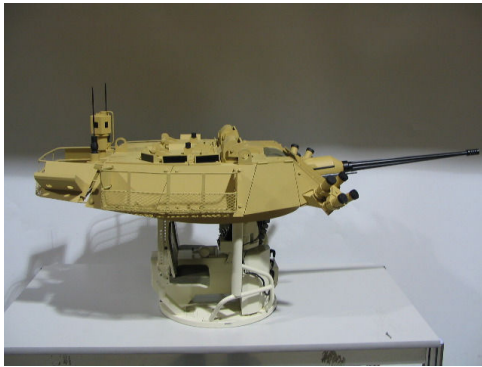

Armoured Vehicle Models

Lawson's have built a vast array of armoured vehicles from prototypes to "in-service" variants.

1:4 scale 25mm Turret

1:10 scale Trojan AEV

1:10 scale Shielder

1:10 scale LAV

1:10 scale Eagle Ambulance

1:35 scale BR90 bridging system

J. Lawson Modelmakers.

Mushroom Farm, Lamins Lane, Bestwood Village, Nottingham. NG6 8WS. UK