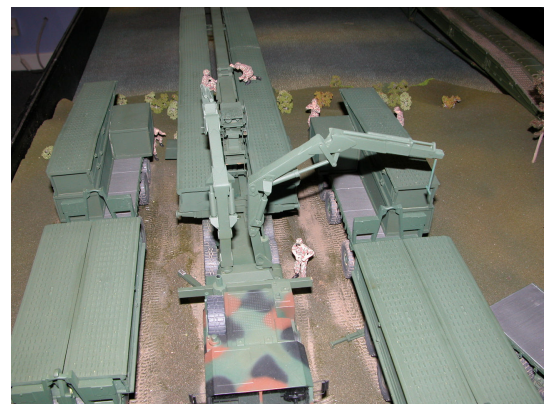

Armoured Vehicle Models

Lawson's have built a vast array of armoured vehicles from prototypes to "in-service" variants.

1:4 scale 25mm Turret

1:10 scale Trojan AEV

1:10 scale Shielder

1:10 scale LAV

1:10 scale Eagle Ambulance

1:35 scale BR90 bridging system

J. Lawson Modelmakers.

Mushroom Farm, Lamins Lane, Bestwood Village, Nottingham. NG6 8WS. UK