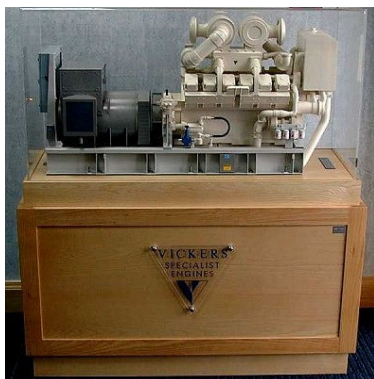

Engine and Gearbox Models

Scale models of engines and gearboxes are often used at exhibitions, company presentations and displays. They can also be made at a smaller scale for use as gift models.

1:4 Scale Power generation turbine

1:4 Scale turbine – internal detail

1:10 Scale T72 MBT with modern European Powerpack

1:4 Scale MBT Power Pack

1:4 Scale Ship's generator set

1:4 scale automatic transmission

J. Lawson Modelmakers.

Mushroom Farm, Lamins Lane, Bestwood Village, Nottingham. NG6 8WS. UK
 Tel: +44 (0) 115 967 3530. e-mail: john@jlawson.com Web: www.jlawson.com