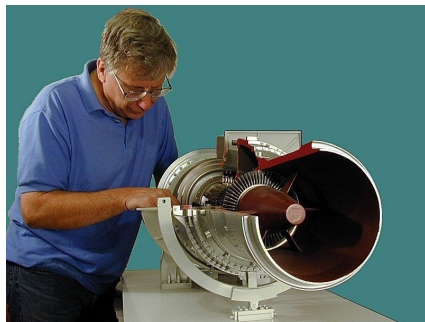

Engine and Gearbox Models

Scale models of engines and gearboxes are often used at exhibitions, company presentations and displays. They can also be made at a smaller scale for use as gift models.

1:4 Scale Power generation turbine

1:4 Scale turbine – internal detail

1:10 Scale T72 MBT with modern European Powerpack

1:4 Scale MBT Power Pack

1:4 Scale Ship's generator set

1:4 scale automatic transmission

J. Lawson Modelmakers.

Mushroom Farm, Lamins Lane, Bestwood Village, Nottingham. NG6 8WS. UK
 Tel: +44 (0) 115 967 3530. e-mail: john@jlawson.com Web: www.jlawson.com