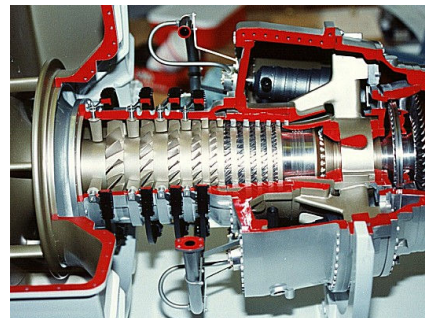

Engine and Gearbox Models

Scale models of engines and gearboxes are often used at exhibitions, company presentations and displays. They can also be made at a smaller scale for use as gift models.

1:4 Scale Power generation turbine

1:4 Scale turbine – internal detail

1:10 Scale T72 MBT with modern European Powerpack

1:4 Scale MBT Power Pack

1:4 Scale Ship's generator set

1:4 scale automatic transmission

J. Lawson Modelmakers.

Mushroom Farm, Lamins Lane, Bestwood Village, Nottingham. NG6 8WS. UK
 Tel: +44 (0) 115 967 3530. e-mail: john@jlawson.com Web: www.jlawson.com