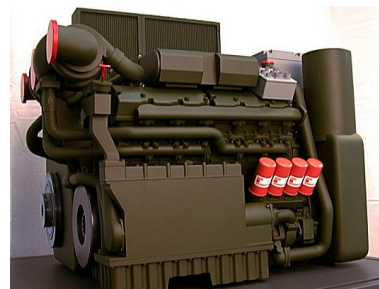

Engine and Gearbox Models

Scale models of engines and gearboxes are often used at exhibitions, company presentations and displays. They can also be made at a smaller scale for use as gift models.

1:4 Scale Power generation turbine

1:4 Scale turbine – internal detail

1:10 Scale T72 MBT with modern European Powerpack

1:4 Scale MBT Power Pack

1:4 Scale Ship's generator set

1:4 scale automatic transmission

J. Lawson Modelmakers.

Mushroom Farm, Lamins Lane, Bestwood Village, Nottingham. NG6 8WS. UK
 Tel: +44 (0) 115 967 3530. e-mail: john@jlawson.com Web: www.jlawson.com