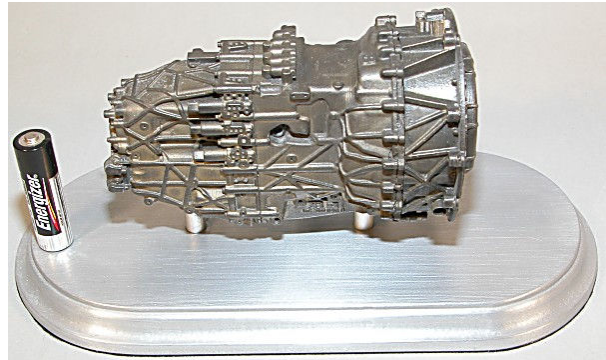

Engine and Gearbox Models

Scale models of engines and gearboxes are often used at exhibitions, company presentations and displays. They can also be made at a smaller scale for use as gift models.

1:4 Scale Bugatti Veyron Transmission

1:10 Scale Warrior with CV8 Powerpack

1:10 Scale Warship drive motor

1:4 scale Industrial Gas Turbine

J. Lawson Modelmakers.

Mushroom Farm, Lamins Lane, Bestwood Village, Nottingham. NG6 8WS. UK
 Tel: +44 (0) 115 967 3530. e-mail: john@jlawson.com Web: www.jlawson.com