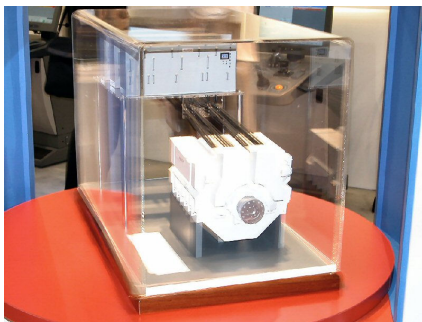

Engine and Gearbox Models

Scale models of engines and gearboxes are often used at exhibitions, company presentations and displays. They can also be made at a smaller scale for use as gift models.

1:4 Scale Bugatti Veyron Transmission

1:10 Scale Warrior with CV8 Powerpack

1:10 Scale Warship drive motor

1:4 scale Industrial Gas Turbine

J. Lawson Modelmakers.

Mushroom Farm, Lamins Lane, Bestwood Village, Nottingham. NG6 8WS. UK
 Tel: +44 (0) 115 967 3530. e-mail: john@jlawson.com Web: www.jlawson.com