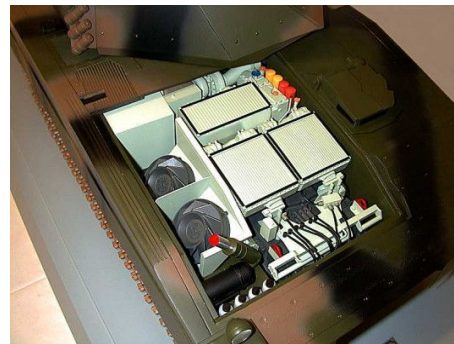

Engine and Gearbox Models

Scale models of engines and gearboxes are often used at exhibitions, company presentations and displays. They can also be made at a smaller scale for use as gift models.

1:4 Scale Bugatti Veyron Transmission

1:10 Scale Warrior with CV8 Powerpack

1:10 Scale Warship drive motor

1:4 scale Industrial Gas Turbine

J. Lawson Modelmakers.

Mushroom Farm, Lamins Lane, Bestwood Village, Nottingham. NG6 8WS. UK
 Tel: +44 (0) 115 967 3530. e-mail: john@jlawson.com Web: www.jlawson.com