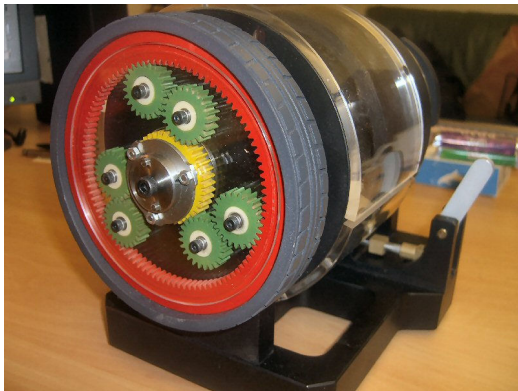

Mechanical Engineering Models

With a team of experienced engineering modelmakers, Lawson's can undertake any type of engineering and mechanical modelmaking. From static prototypes to working models, we can handle it.

Half scale working model of a Torodial Variable transmission

Early prototype of a Torodial Variable transmission

Sales demonstrator valve models

Sales demonstrator valve models

Working model of DROPS

J. Lawson Modelmakers.