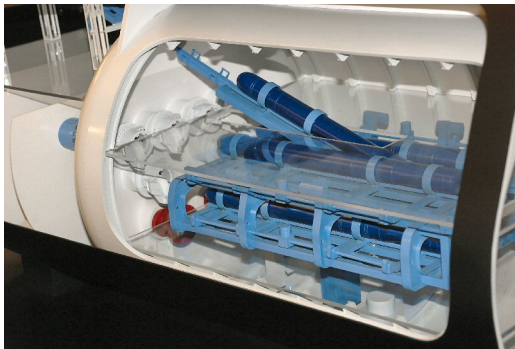

Naval Forces Models

Much of our work has involved models of new naval vessels. From submarines to aircraft carriers we have built most types of naval vessel

1:10 scale generic torpedo room

1:50 scale SSGT

1:100 scale new RN Aircraft carrier

1:100 scale Fleet Tanker

1:100 scale Swiftsure class submarine with DDH

J. Lawson Modelmakers.

Mushroom Farm, Lamins Lane, Bestwood Village, Nottingham. NG6 8WS. UK
Tel: +44 (0) 115 967 3530. e-mail: john@jlawson.com Web: www.jlawson.com