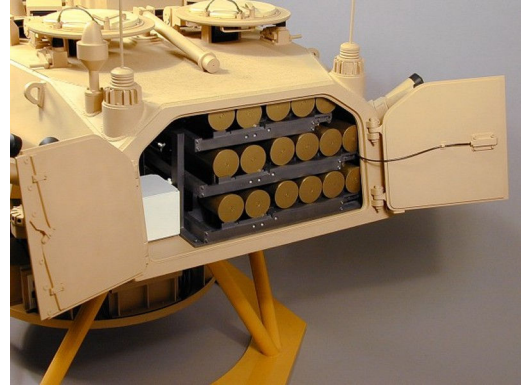

1:4 Scale LCTS 90mm Turret

1:4 Scale LCTS 90mm Turret:  
ammunition compartment

1:4 Scale LCTS 90mm Turret:  
Commander station

1:4 Scale LCTS 90mm Turret:  
Ammunition loading system

1:4 Scale LCTS 90mm and CT-CV 105mm Turrets

1:4 Scale CT-CV 105mm Turret: Gunner station