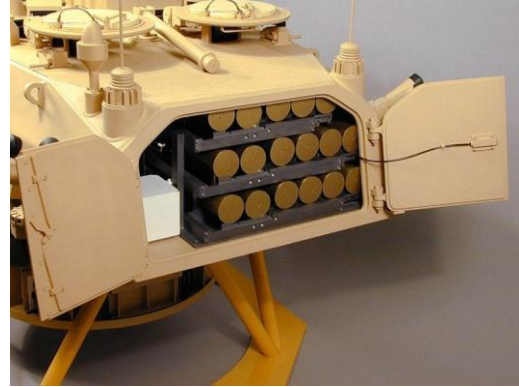

# Turret Models

1:4 Scale LCTS 90mm Turret

1:4 Scale LCTS 90mm Turret:  
Ammunition compartment

1:4 Scale LCTS 90mm Turret:  
Commander Station

1:4 Scale LCTS 90mm Turret:  
Ammunition loading system

1:4 Scale LCTS 90mm and CT-CV  
105mm Turrets

1:4 Scale CT-CV 105mm Turret: Gunner  
station